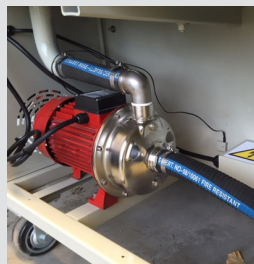

www.genium.co.nz